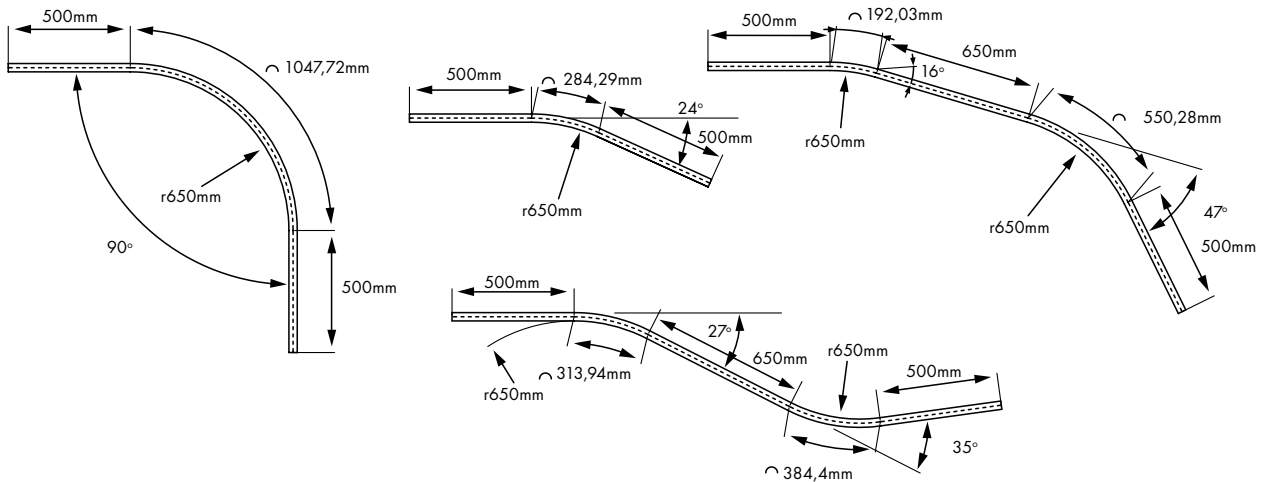

RETRACTION AT BOTH SIDES
The shade is stacked in two separate sections.

CENTRAL RETRACTION
The shade is stacked in the centre of the track.

ⓘ Bandalux recommends placing the slats in parallel position to one another when stacking the shade. The tracks are reversible.

LIMITATIONS TO THE CURVED TRACK FOR CORRECT OPERATION

The minimum curve radius that ensures the proper sliding of the slats is r650mm. The following diagrams display cases in which such radius is implemented.

Each curve must be preceded on both sides by a straight section measuring at least 500mm.

ⓘ In order to manufacture this shade, it is indispensable that the customer send Bandalux a real-size template, indicating whether the drawing is to be interpreted from above the track or from below it.